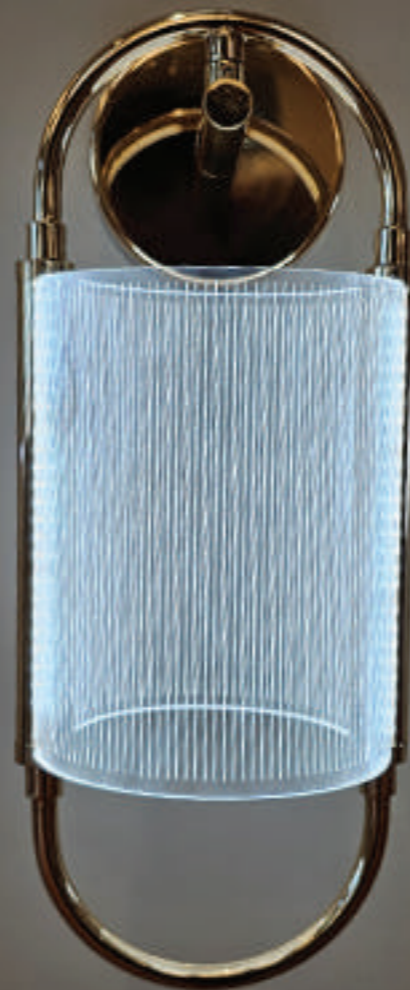

Photo No. : 2516-36  
Item No. : 1880 GD  
Light Source : LED (Tri-colour)  
Finish : Alabaster+GD  
Materials : Reisin+Metal

Photo No. : 2516-37  
Item No. : BD491  
Light Source : LED (Tri-colour)  
Finish : Structured  
acrylic+GD  
Materials : Acrylic+Metal

Photo No. : 2516-38  
Item No. : MB165-1 3IN1  
Light Source : LED (Tri-colour)  
Finish : Laser etched  
acrylic+GD  
Materials : Acrylic+Metal

Photo No. : 2516-39  
Item No. : 3282-PP  
Light Source : LED (Tri-colour)  
Finish : Purple+GD  
Materials : Glass+Metal