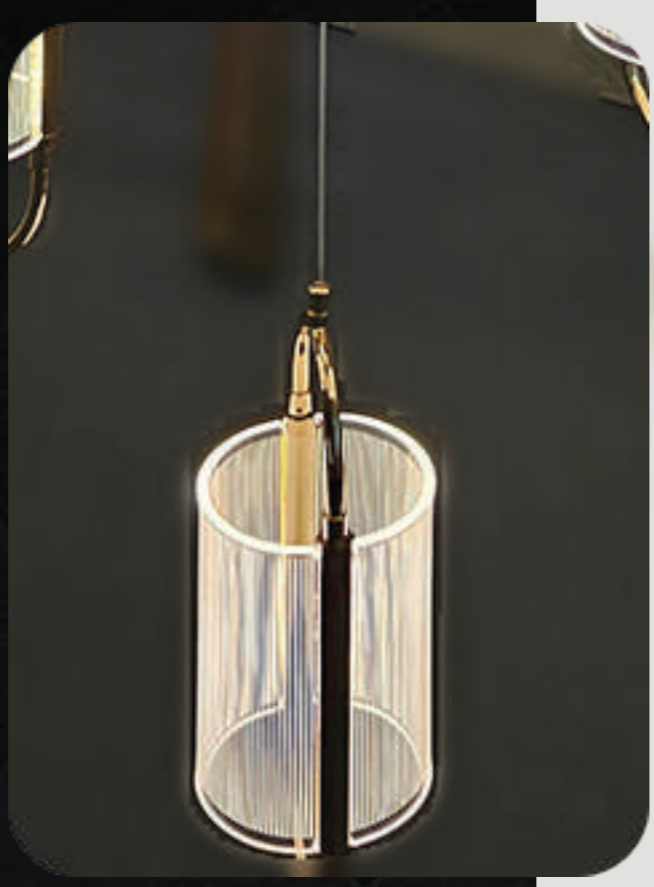

**ILANO**<sup>®</sup>  
LED lighting

Photo No. : 2516-05  
Item No. : MD028-19LT  
3IN1  
No. of Lamps : 19 Lamps  
Size : dia.800mm  
Height : upto 4m  
Light Source : LED (Tri-colour)  
Finish : Laser etched  
acrylic+GD  
Materials : Acrylic+Metal