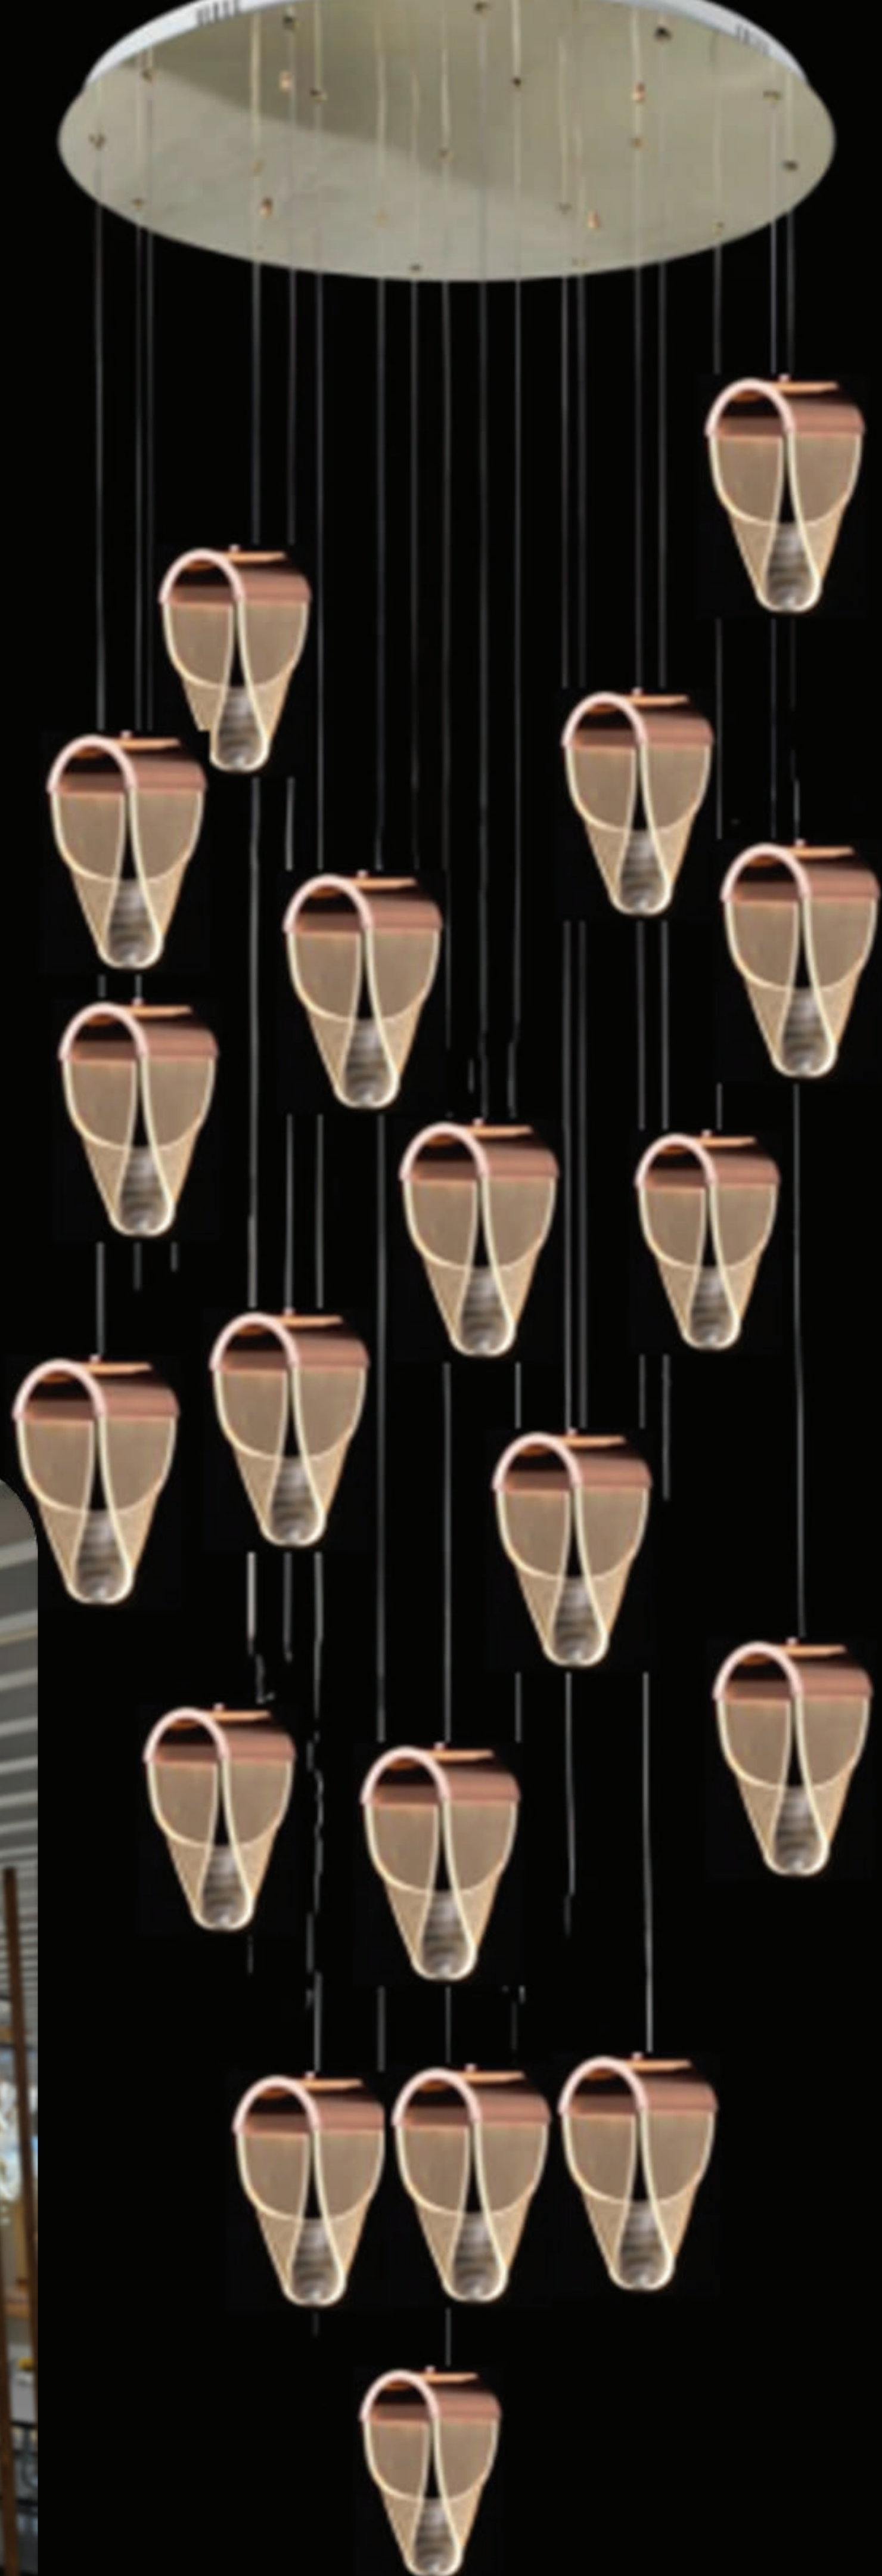

Photo No. : 2516-03
Item No. : MD345-19LT
3IN1
No. of Lamps : 19 Lamps
Size : dia.800mm
Height : upto 4m
Light Source : LED (Tri-colour)
Finish : Laser dotted
acrylic+RGD
Materials : Acrylic+Metal